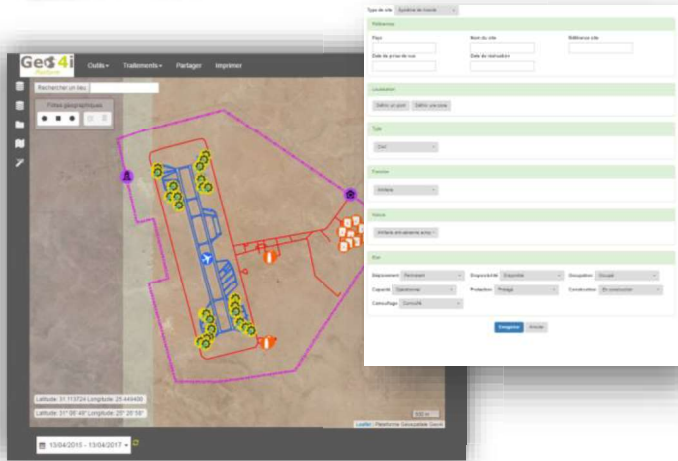

To perform relevant analyzes, Geo4i has developed and integrated geospatial tools within its big data platform

## Site4i

- **Creation and capitalisation** of database
- **Detailed analysis**
- Input information guide
- Extended **data models**
- **Collaborative** management

## Tracking

- **Real time** mobile tracking
- **Geo fencing**
- Implementation of **optimised** working environment

## Automated processing chains

- Coherence map generation
- **Ships detection on sea**