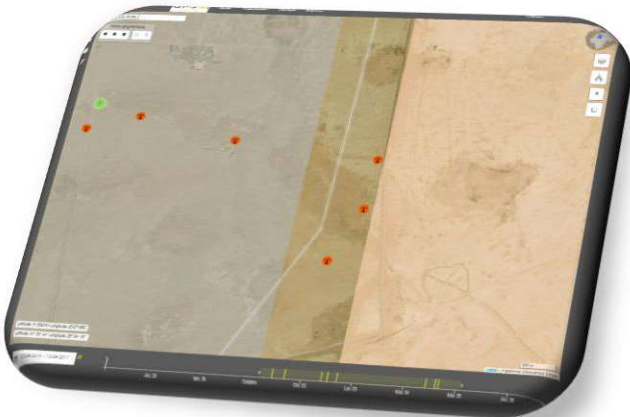

To perform relevant analyzes, Geo4i has developed and integrated geospatial tools within its big data platform

## Tracking

- **Real time** mobile tracking
- **Geo fencing**
- Implementation of **optimised** working environment

## Automated processing chains

- Coherence map generation
- **Ships detection on sea**