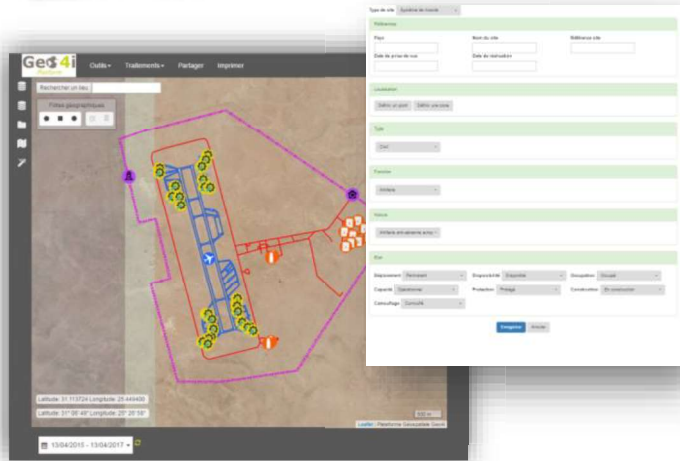

To perform relevant analyzes, Geo4i has developed and integrated geospatial tools within its big data platform

## Site4i

- **Creation and capitalisation** of database
- **Detailed analysis**
- Input information guide
- Extended **data models**
- **Collaborative** management

## Tracking

- **Real time** mobile tracking
- **Geo fencing**
- Implementation of **optimised** working environment

## Automated processing chains

- Coherence map generation
- **Ships detection on sea**